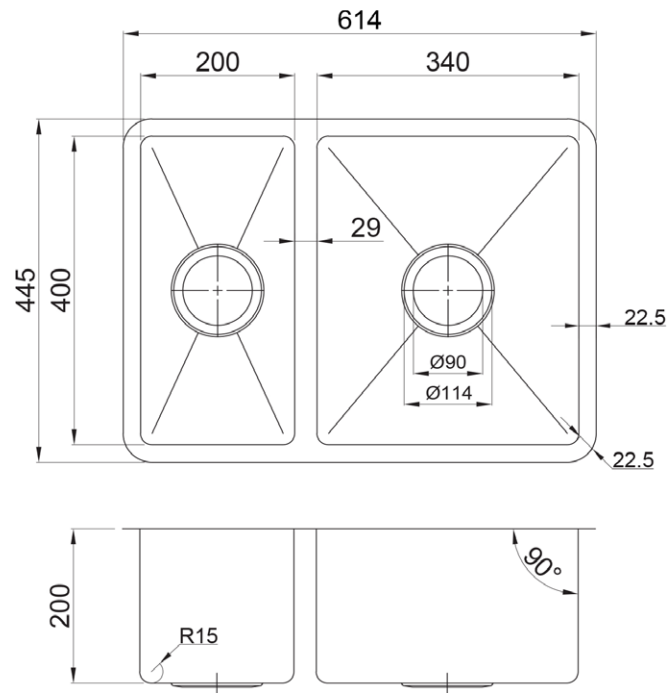

Leto 560

Collection: Foundation

Square aesthetic, 15 mm radius corners

- Square design features
- Brushed silk finish
- Superior rim finish, suitable for abovement or undermount installation
- 0.8 mm thick premium 304 grade stainless steel
- Deep, large capacity bowls, 200 mm deep
- Easy to clean corners, 15 mm radius
- Sound deadening
- Designer basket waste

Order codes

- 192791 Leto 560, 1.5 bowl stainless steel sink
192969 Leto 560, 1.5 bowl stainless steel sink, with overflow

Product details

- SUMMARY 1.5 bowl sink
MATERIAL 304 grade stainless steel, 0.8 mm thick
WASTE Waste in centre of bowl, includes basket waste
OVERFLOW Optional overflow
BOWL SIZE Two bowls, 340 x 400 mm and 200 x 400 mm, 200 mm deep
CAPACITY Large bowl est 25 litres

SEIMA

kitchen + laundry + bathroom ware

seima.com.au

Please note

- All measurements are in millimetres.
- Dimensions are nominal and subject to normal manufacturing variations.
- Always use the actual product to verify cutout.
- Use silicone sealant. Do not use epoxy type adhesives.
- Specifications may vary without notice as part of our continuous improvement practices.